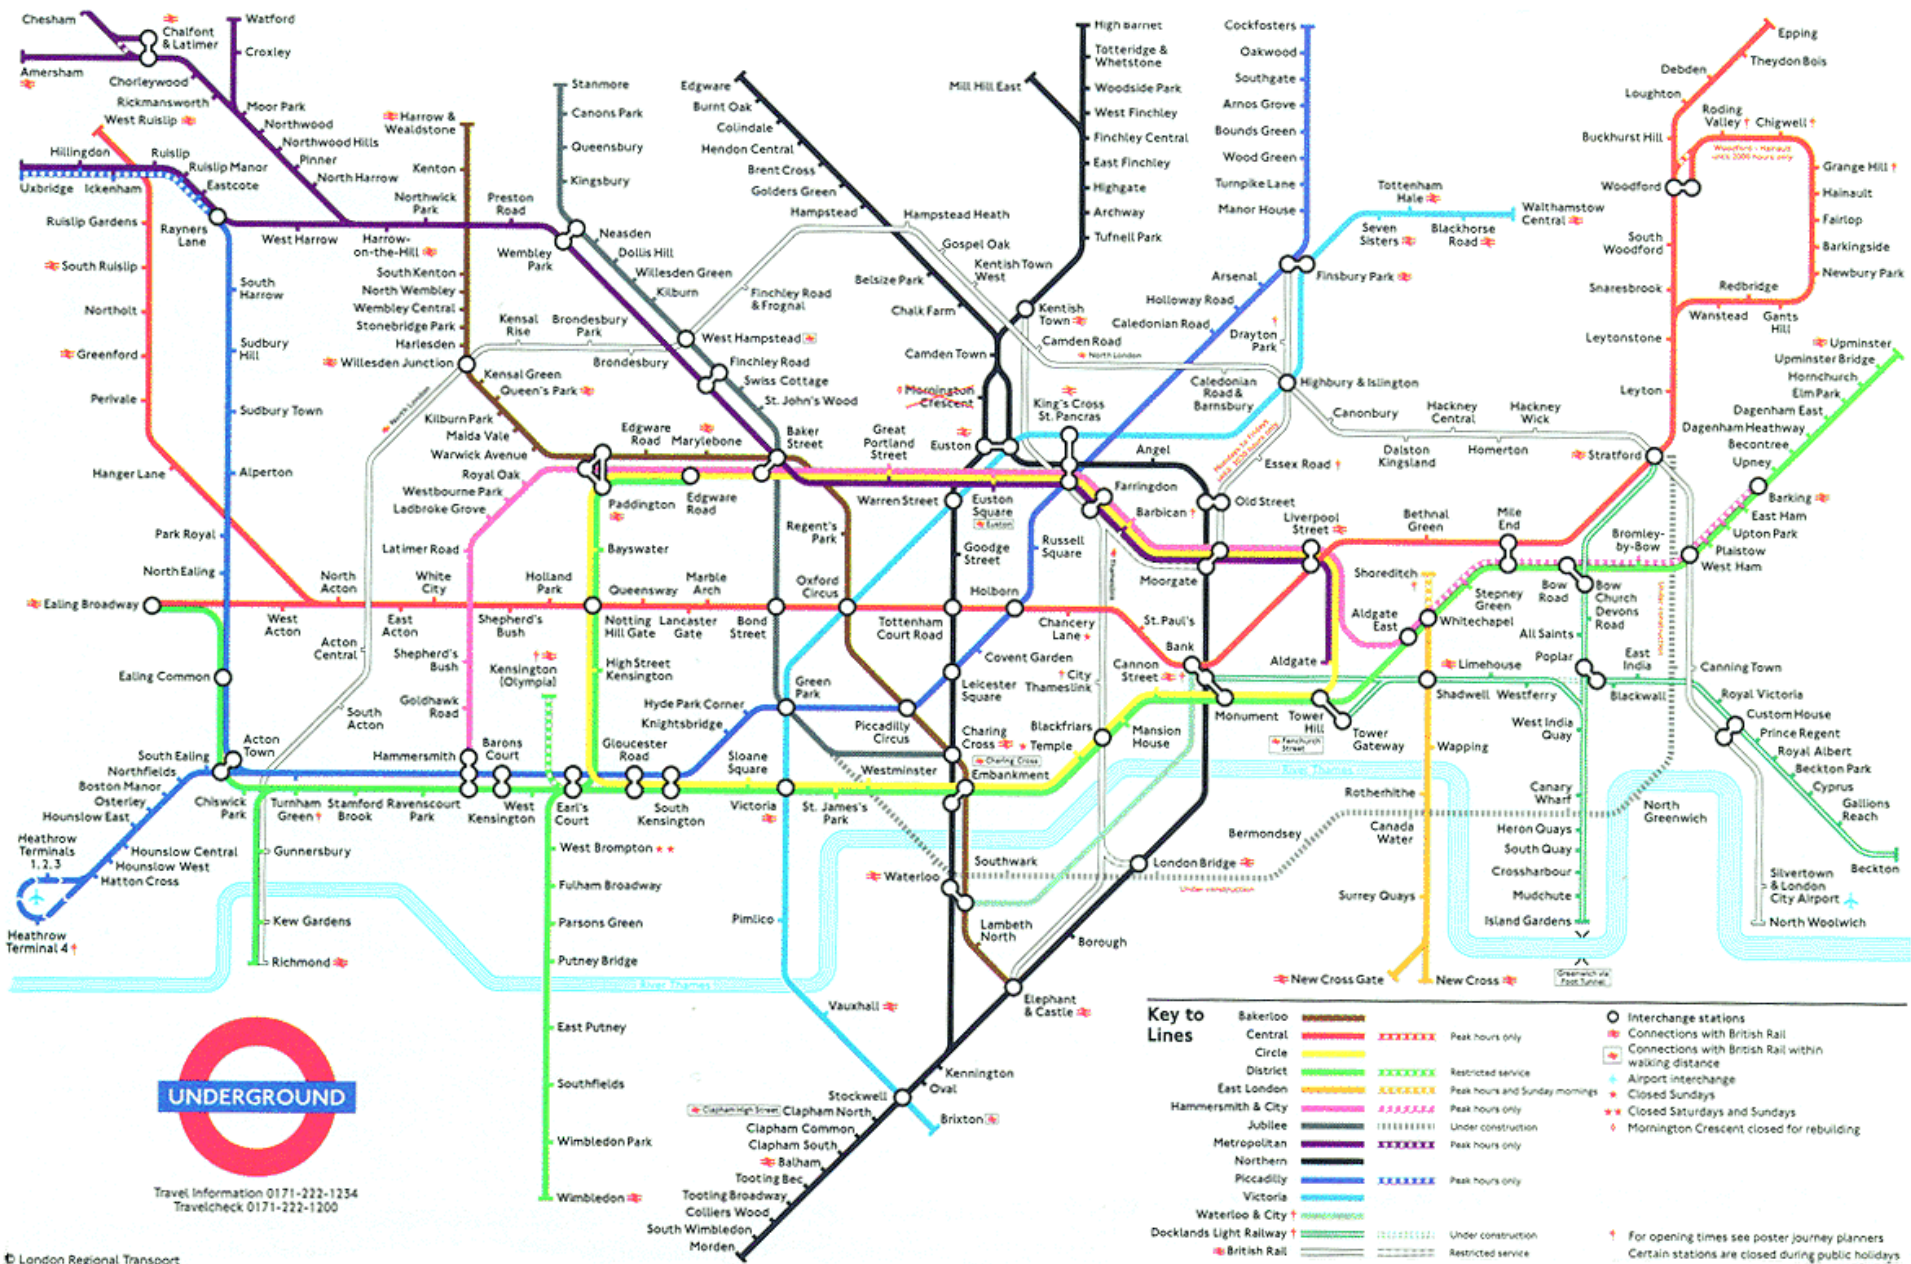

How to move
a
dinosaur?

Travel Information 0171-222-1254
Travelcheck 0171-222-1200

Key to Lines

Bakerloo		Peak hours only		Interchange stations
Central		Peak hours only		Connections with British Rail
District		Restricted service		Connections with British Rail within walking distance
East London		Peak hours and Sunday mornings		Airport interchange
Hammersmith & City		Peak hours only		Closed Sundays
Jubilee		Under construction		Closed Saturdays and Sundays
Metropolitan		Peak hours only		Mornington Crescent closed for rebuilding
Northern		Peak hours only		
Piccadilly		Peak hours only		
Victoria		Peak hours only		
Waterloo & City		Restricted service		
Docklands Light Railway		Under construction		
British Rail		Restricted service		

† For opening times see poster journey planners
Certain stations are closed during public holidays
Diary 1A 4 95

YOU'RE
FLOODING A
DEAD
HORSE

O

O

C

OUR
OCEANS
CHALLENGE

Seriena@ouroceanschallenge.org